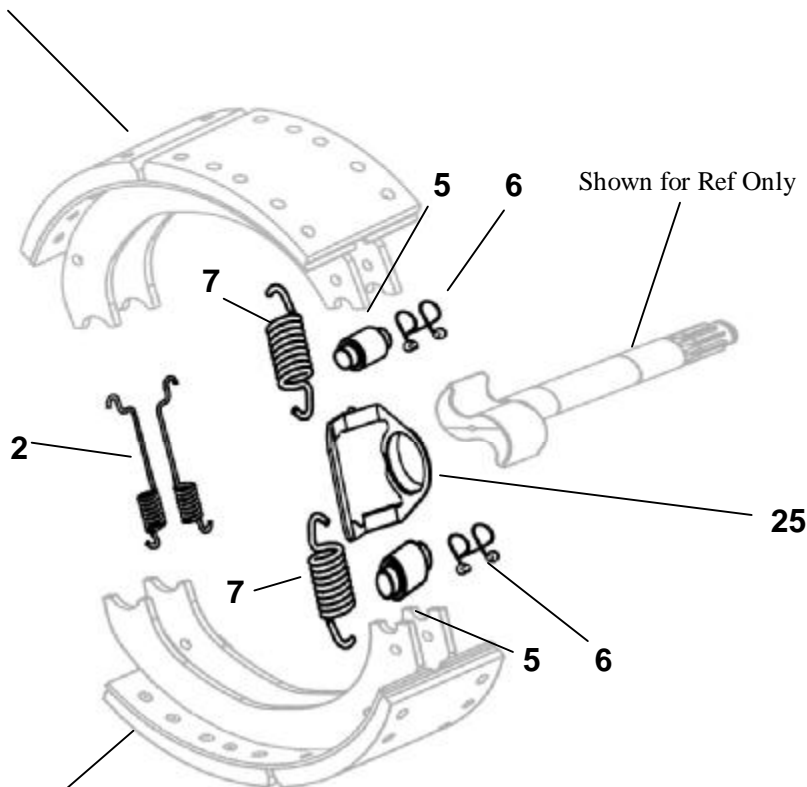

**BRSK01**

**20k(16.5x6) BRAKE ROLLER AND SPRING KIT DANA**

**SL/STL**

Shown for Ref Only

Shown for Ref Only

REF: W/C Model SL2055 p/n 19672-15/25 Model SL2089 p/n 17400-13/23 & 14/24

REF: DANA ES-165-6D

**PARTS LIST**

Item	Qty. Per Brake	WC/ DANA #	Description
2	2	819725	SHOE RETAINER SPRING
5	2	806234	CAM ROLLER
6	2	808058	ROLLER RETAINER
7	2	817017	SHOE RETURN SPRING
25	1	817009	HORSE COLLAR. (REQ WITH CAST SPIDER)