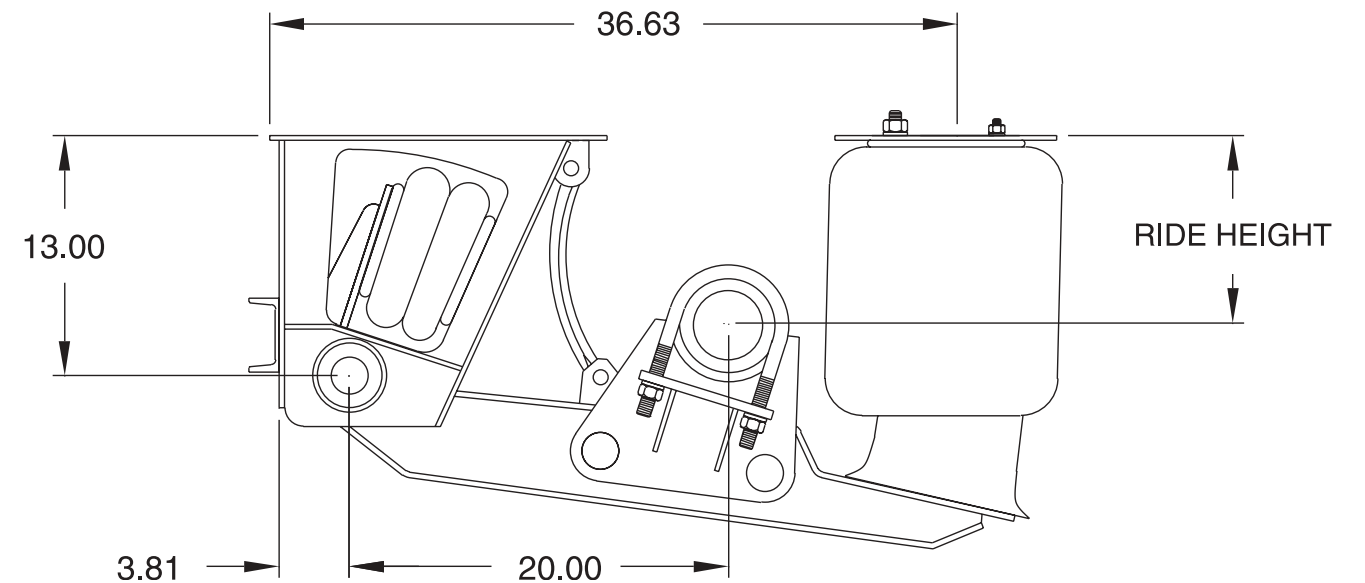

TL-2200 NON-STEERABLE LIFT AXLE SUSPENSION

TL-2200 Series

- 5 Year Warranty
- Maintenance Free with Huck Fasteners
- 25,000 lb. Capacity

LEADERSHIP IN SUSPENSION TECHNOLOGY

TL-2200 SERIES NON-STEERABLE LIFT AXLE

- Axle Travel: 10 in.
- Capacity: 25,000 lbs.
- Positive Axle Stop
- Ride Heights: 8 thru 19 in.
- Maintenance Free HUCK Fasteners
- Available as Kit or Complete with Axle
- Compact Design
- Air Ride-Air Lift
- Two Pin Axle Connection-Rubber Bushed