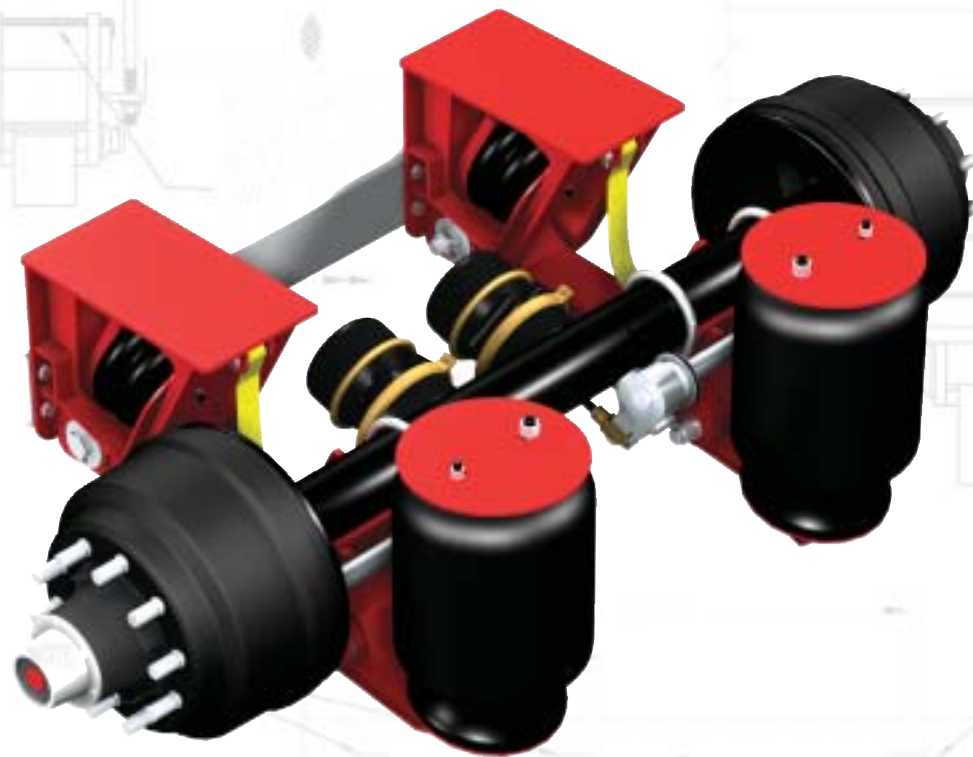

TL-2200 NON-STEERABLE LIFT AXLE SUSPENSION

TL-2200 Series

- 5 Year Warranty
- Maintenance Free with Huck Fasteners
- 25,000 lb. Capacity

LEADERSHIP IN SUSPENSION TECHNOLOGY

TL-2200 SERIES NON-STEERABLE LIFT AXLE

- Axle Travel: 10 in.
- Capacity: 25,000 lbs.
- Positive Axle Stop
- Ride Heights: 8 thru 19 in.
- Maintenance Free HUCK Fasteners
- Available as Kit or Complete with Axle
- Compact Design
- Air Ride-Air Lift
- Two Pin Axle Connection-Rubber Bushed

Optional: *Eccentric Alignment* (Requires Maintenance)