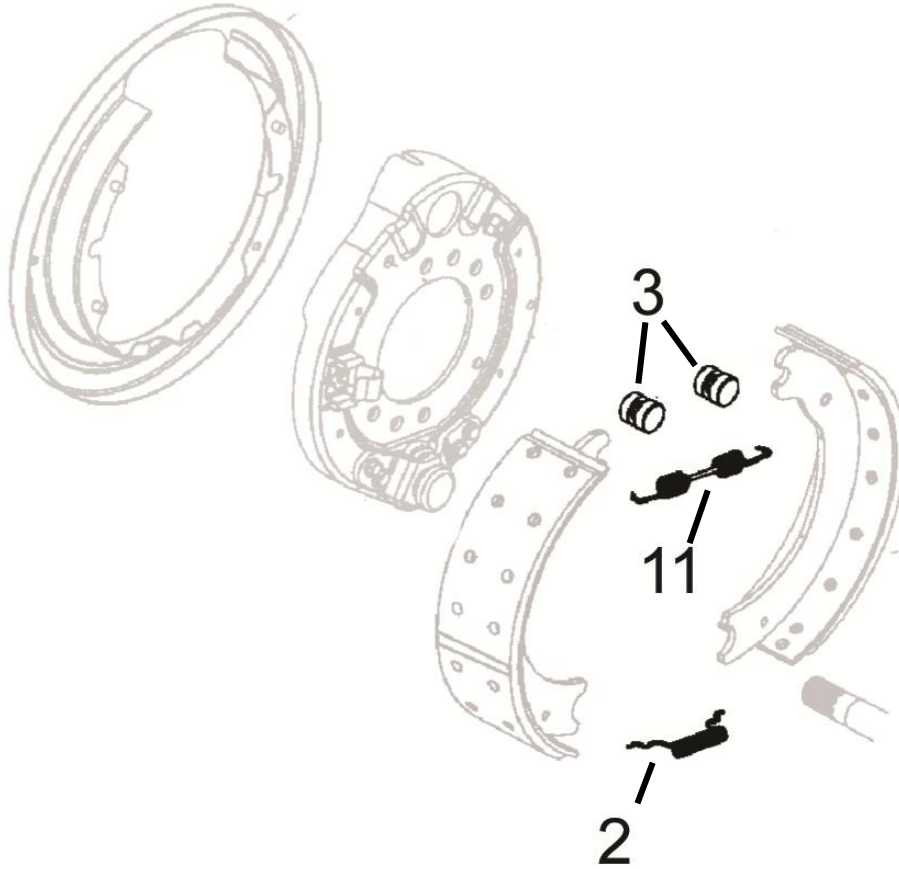

BRSK03

**13K(15X4) BRAKE ROLLER & SPRING
KIT BENDIX/DANA**

SL/STL

REF: BENDIX ES-150-4L BRAKE MODEL

PARTS LIST

Item	Qty. Per Brake	WC / Vendor No.	Description
11	1	1006562	SHOE RETURN SPRING
2	1	1003999	SHOE RETAINER SPRING
3	2	1005204	CAMSHAFT ROLLER