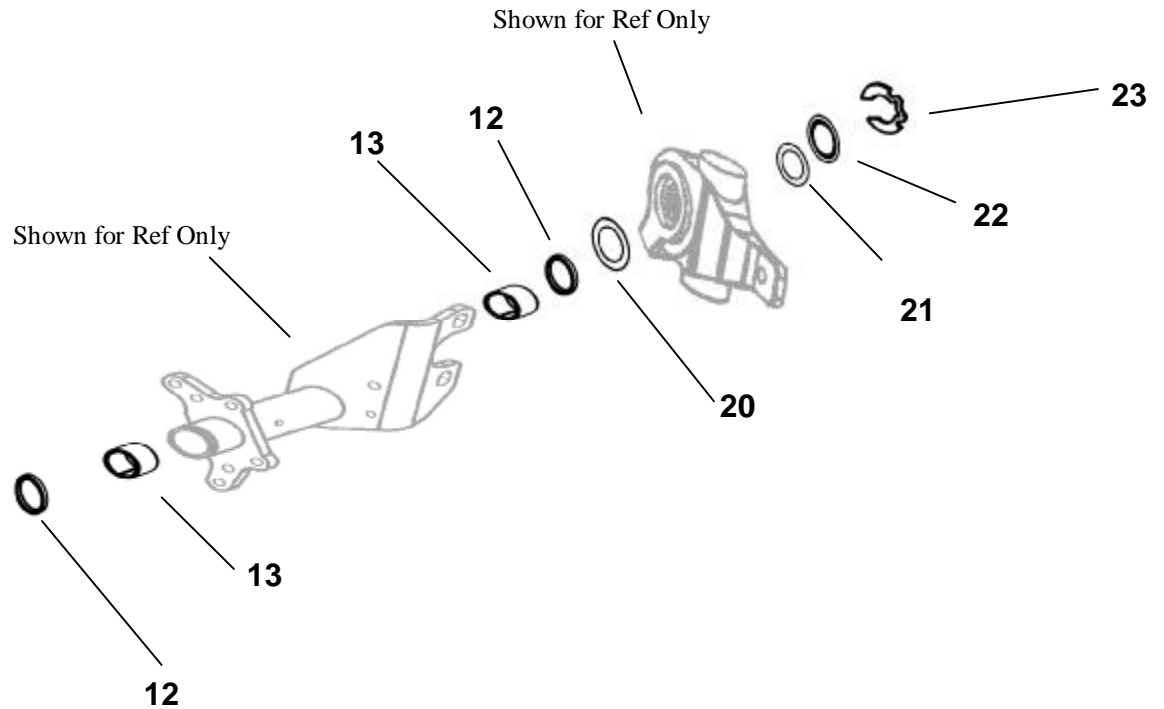

BCBK01

20k(16.5x6) BRAKE CAMSHAFT BUSHING KIT
DANA SL2055, SL2089

SL/STL

REF: W/C Model SL2055 p/n 19672-15/25 Model SL2089 p/n 17400-13/23 & 14/24 REF: DANA ES-165-6D

PARTS LIST

Item	Qty. Per Brake	WC/ DANA #	Description
12*	2	79903	GREASE SEAL
13*	2	1000035	CAMSHAFT BUSHING
20**	2	43943	SLACK ADJUSTER INNER WSHR
21**	1	23570	CAMSHAFT SHIM WASHER .030"
22**	2	35428	CAMSHAFT SHIM WASHER .060"
23	1	804017	CAMSHAFT RETAINER SNAP RING
*	Parts sold separately or included in BRACKET ASSEMBLY LH/RH		
**	Quantity is as required to adjust for proper fit		