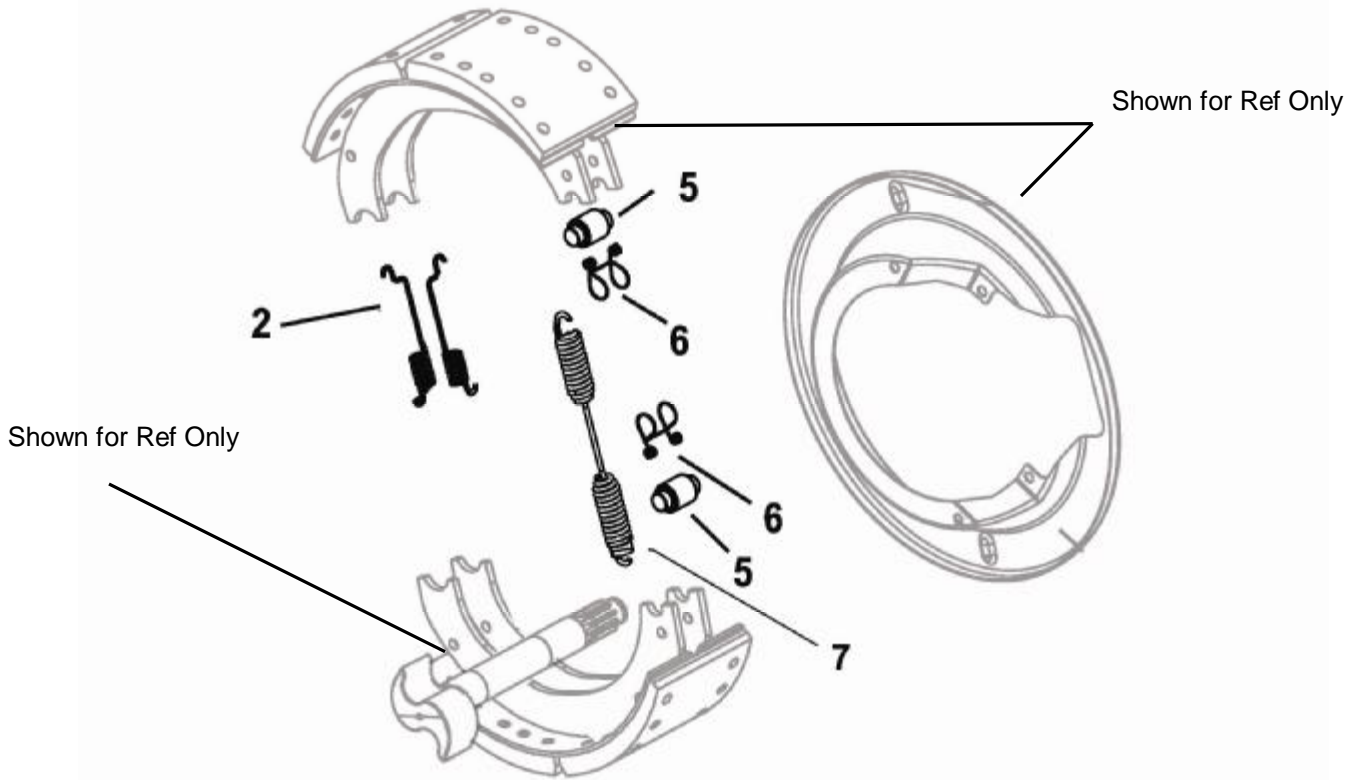

BRSK11

14K(16.5X5) BRAKE ROLLER & SPRING KIT DANA  
TA280D  
AND OTHER 14K SUSPENSION / AXLES

TA

REF: DANA ES-165-5D BRAKE MODEL

PARTS LIST

Item	Qty. Per Brake	WC/ DANA #	Description
2	2	70326	SPRING RETAINER
5	2	806234	ROLLER
6	2	808058	ROLLER RETAINER
7	1	818278	SPRING RETURN