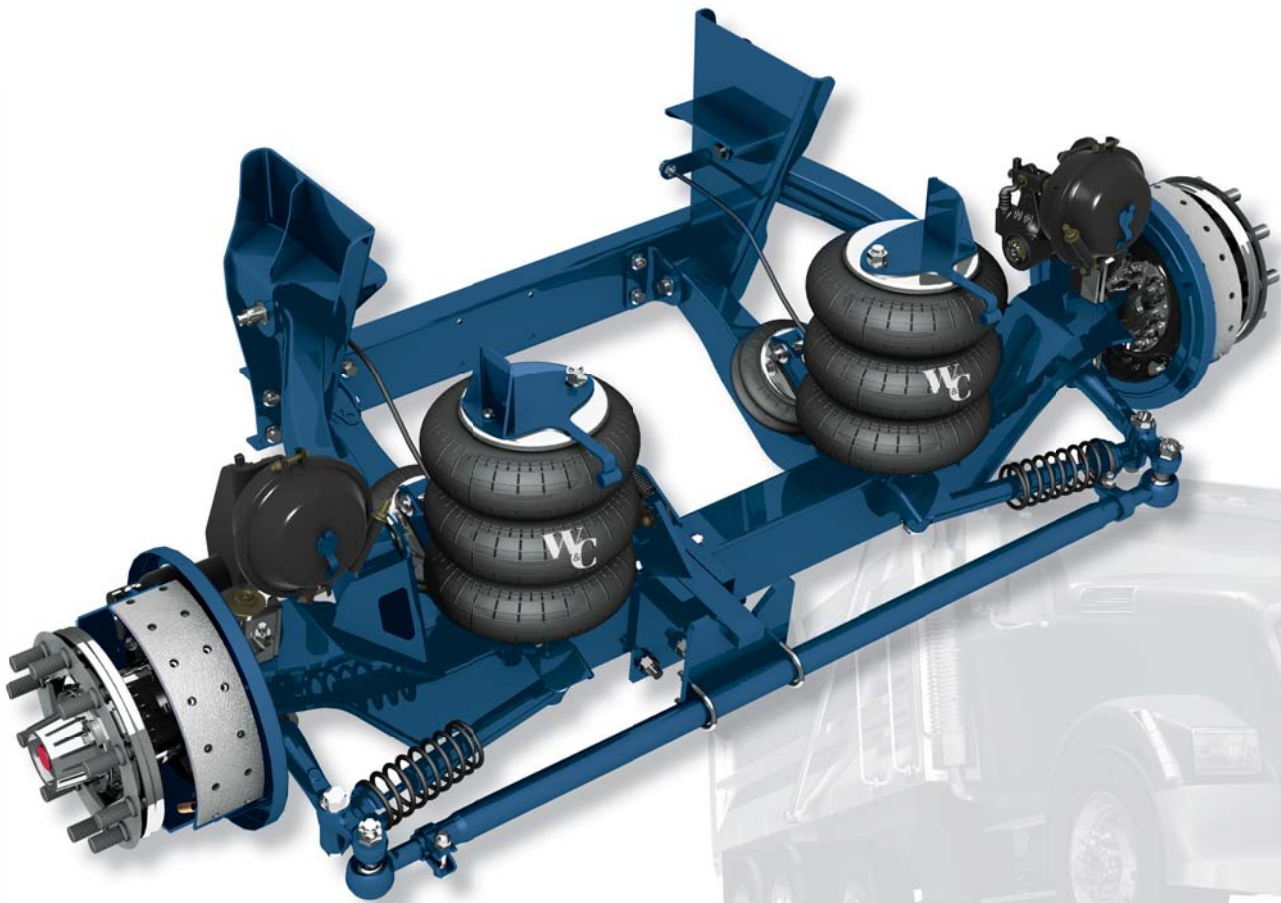

# SL13K TRU-TRACK ALUMILITE

SELF-STEERING LIFT AXLE SUSPENSION SYSTEM

## SL13K

The **SL13K Tru-Track Alumilite** with a rated capacity up to 13,500 pounds is our most popular capacity steerable model and incorporates our quick-change ride height system. The SL13K Series is ideal for dump, mixer, refuse and heavy-haul applications. It is lightweight yet durable. Our Super Short Rail version (SSR) offers a more compact mounting design when space requirements become critical. All Tru-Track lift axles are backed by our 5-year limited warranty\*.

### PTFE Oil Seal

- Operates better at higher temps especially frequent braking

## SL13K Specifications

Capacity:	Up to 13,500 pounds
Weight:	819 pounds
Lift:	Up to 10.4 inches
Ride Heights:	Up to 17 inches
Wheel Cut:	31 degrees
Packaging Space:	Up to 22.69 inches

Call W&C for your special configuration.