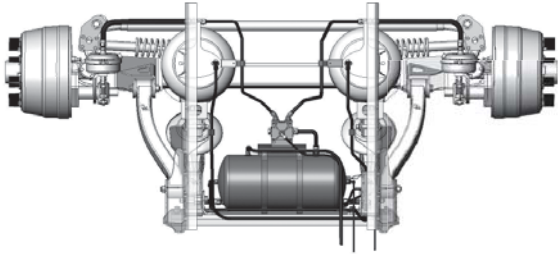

W&C Pre-plumbed kit

PTFE Oil Seal

- Operates better at higher temps especially frequent braking

Fast Pad Changes and Adjustments

- Reduces maintenance cost and time

Frame Width Adjustability

- Stock one suspension