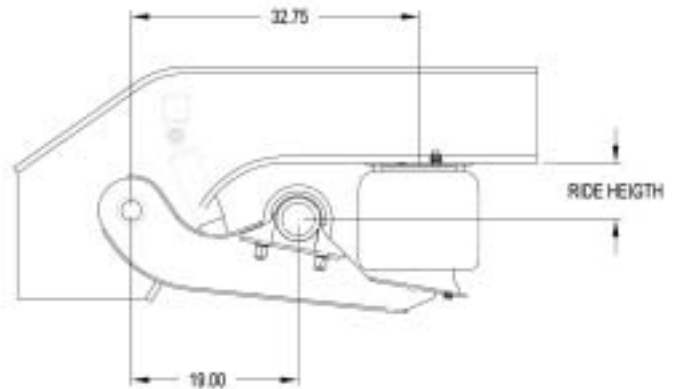

TY-250/300 SERIES

TRAILER AIR SUSPENSION

TY-250

TY-300

YOKE MOUNT DESIGN FOR DROP DECK TRAILERS