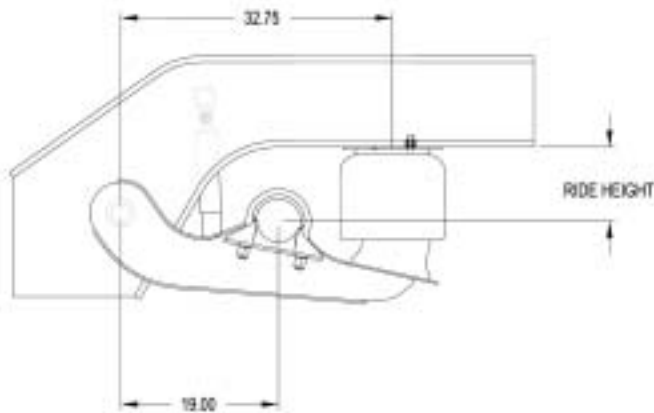

TY-250/300 SERIES

TRAILER AIR SUSPENSION

TY-250

TY-300

YOKE MOUNT DESIGN FOR DROP DECK TRAILERS