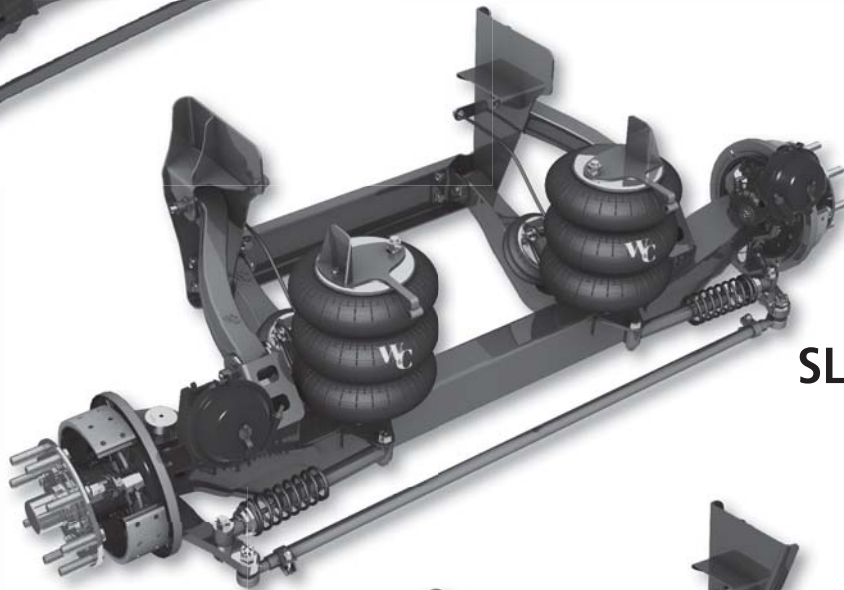

PARTS LIST

SL SERIES 8K, 10K, 13K

LIT NO: W&C205

DATE: June 2016

SL8K

SL10K

SL13K

ITEM NO.	QTY.	DESCRIPTION	ITEM NO.	QTY.	DESCRIPTION
1	1	HANGER ASSEMBLY LH	14	1	LOWER BAG PLATE ASSEMBLY RH
2	1	HANGER ASSEMBLY RH	15	1	LOAD AIRSPRING HARDWARE PACK
3	2	ARM ASSEMBLY LOWER	16	1	LOWER BAG PLATE ASSEMBLY HARDWARE
4	1	ARM ASSEMBLY UPPER LH	17	2	LIFT BAG PLATE
5	1	ARM ASSEMBLY UPPER RH	18	2	AIR SPRING LIFT
6	2	ARM INNER PIVOT PLATE	19	1	LIFT AIR SPRING HARDWARE PACK
7	1	AXLE ASSEMBLY	20	1	TRAILING ARM BUSHINGS / PIVOT HARDWARE
8	1	CROSSMEMBER	21	1	PIVOT HARDWARE
9	1	BOLT-ON CROSSMEMBER HARDWARE	22	1	LIFT BAG PLUMBING
10	1	UPPER BAG PLATE ASSEMBLY LH	23	2	STABILIZER SHOCK ABSORBER
11	1	UPPER BAG PLATE ASSEMBLY RH	24	1	STABILIZER SHOCK HARDWARE
12	2	AIR SPRING LOAD	25	1	BRAKE ATTACHMENT HARDWARE
13	1	LOWER BAG PLATE ASSEMBLY LH	26	1	KNUCKLE ASSEMBLY