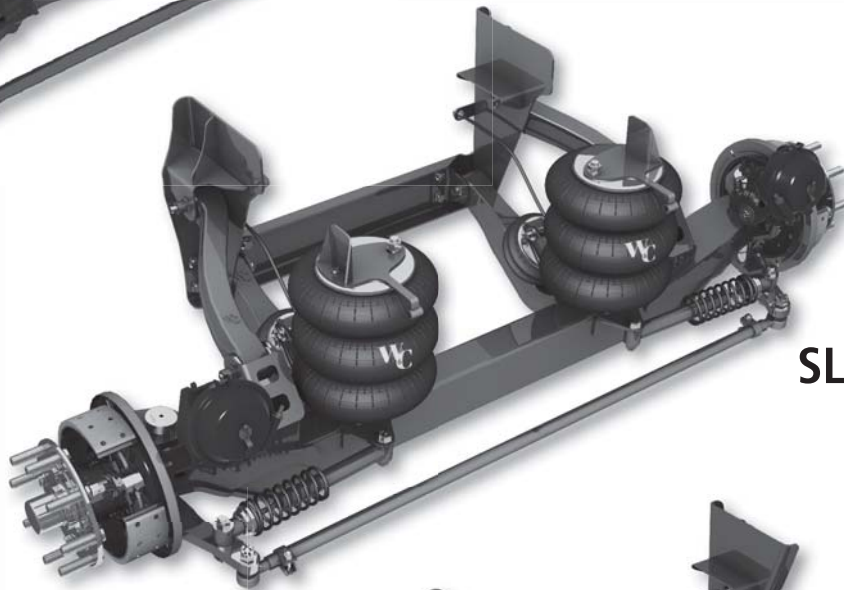

# PARTS LIST

SL SERIES 8K, 10K, 13K

LIT NO: W&C205

DATE: June 2016

SL8K

SL10K

SL13K

ITEM NO.	QTY.	DESCRIPTION	ITEM NO.	QTY.	DESCRIPTION
1	1	HANGER ASSEMBLY LH	14	1	LOWER BAG PLATE ASSEMBLY RH
2	1	HANGER ASSEMBLY RH	15	1	LOAD AIRSPRING HARDWARE PACK
3	2	ARM ASSEMBLY LOWER	16	1	LOWER BAG PLATE ASSEMBLY HARDWARE
4	1	ARM ASSEMBLY UPPER LH	17	2	LIFT BAG PLATE
5	1	ARM ASSEMBLY UPPER RH	18	2	AIR SPRING LIFT
6	2	ARM INNER PIVOT PLATE	19	1	LIFT AIR SPRING HARDWARE PACK
7	1	AXLE ASSEMBLY	20	1	TRAILING ARM BUSHINGS / PIVOT HARDWARE
8	1	CROSSMEMBER	21	1	PIVOT HARDWARE
9	1	BOLT-ON CROSSMEMBER HARDWARE	22	1	LIFT BAG PLUMBING
10	1	UPPER BAG PLATE ASSEMBLY LH	23	2	STABILIZER SHOCK ABSORBER
11	1	UPPER BAG PLATE ASSEMBLY RH	24	1	STABILIZER SHOCK HARDWARE
12	2	AIR SPRING LOAD	25	1	BRAKE ATTACHMENT HARDWARE
13	1	LOWER BAG PLATE ASSEMBLY LH	26	1	KNUCKLE ASSEMBLY