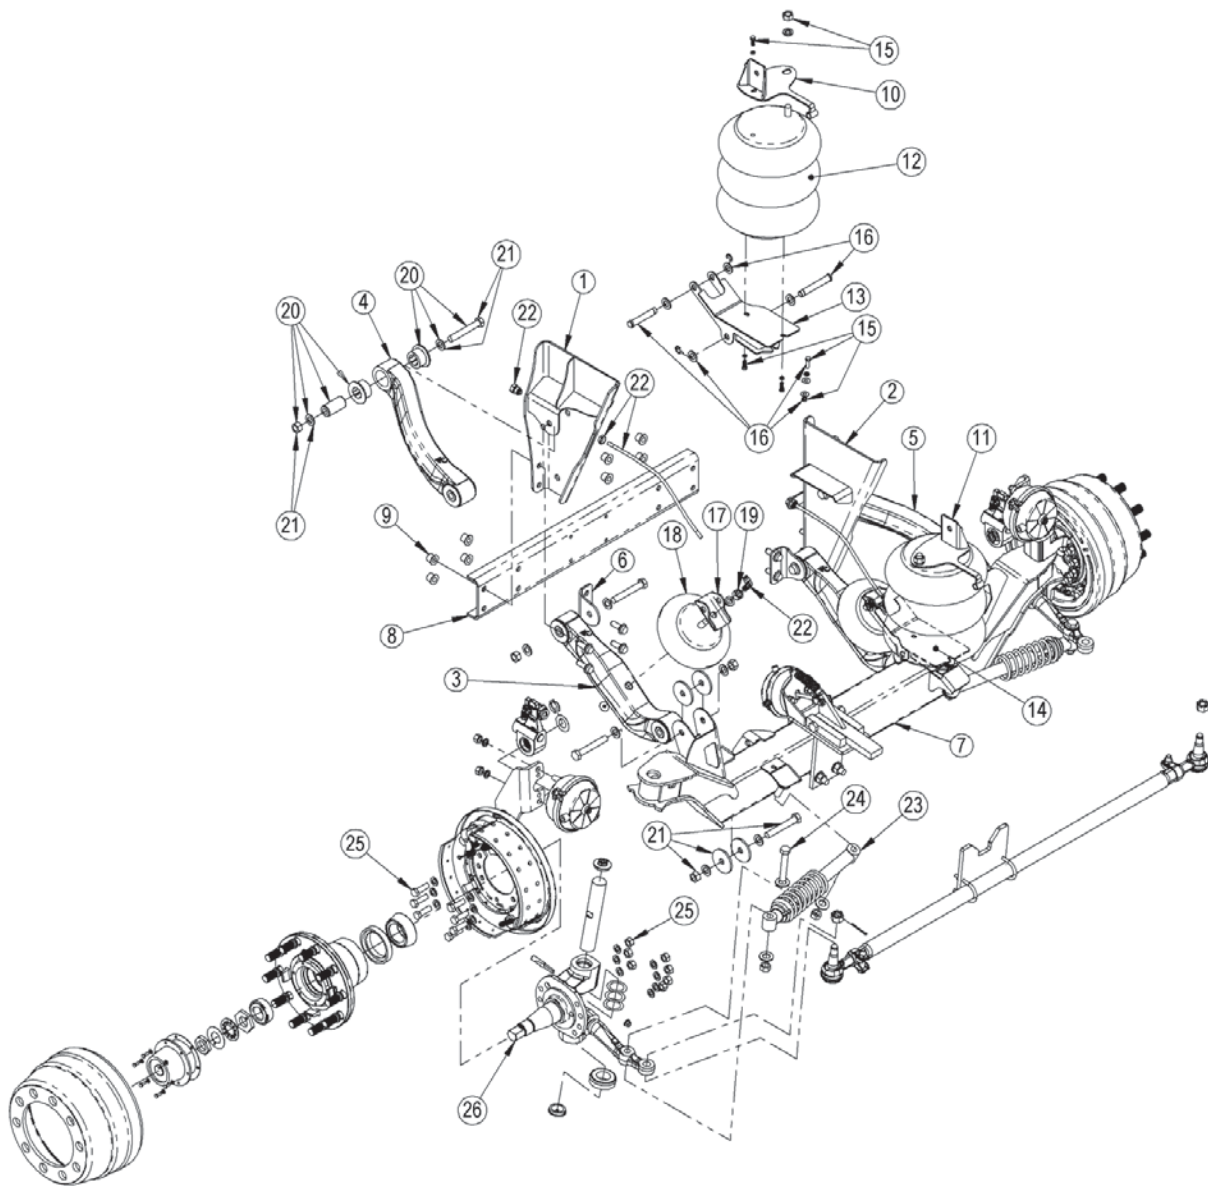

PARTS LIST

SL SERIES 8K, 10K, 13K

LIT NO: W&C205

DATE: June 2016

SL8K

SL10K

SL13K

ITEM NO.	QTY.	DESCRIPTION	ITEM NO.	QTY.	DESCRIPTION
1	1	HANGER ASSEMBLY LH	14	1	LOWER BAG PLATE ASSEMBLY RH
2	1	HANGER ASSEMBLY RH	15	1	LOAD AIRSPRING HARDWARE PACK
3	2	ARM ASSEMBLY LOWER	16	1	LOWER BAG PLATE ASSEMBLY HARDWARE
4	1	ARM ASSEMBLY UPPER LH	17	2	LIFT BAG PLATE
5	1	ARM ASSEMBLY UPPER RH	18	2	AIR SPRING LIFT
6	2	ARM INNER PIVOT PLATE	19	1	LIFT AIR SPRING HARDWARE PACK
7	1	AXLE ASSEMBLY	20	1	TRAILING ARM BUSHINGS / PIVOT HARDWARE
8	1	CROSSMEMBER	21	1	PIVOT HARDWARE
9	1	BOLT-ON CROSSMEMBER HARDWARE	22	1	LIFT BAG PLUMBING
10	1	UPPER BAG PLATE ASSEMBLY LH	23	2	STABILIZER SHOCK ABSORBER
11	1	UPPER BAG PLATE ASSEMBLY RH	24	1	STABILIZER SHOCK HARDWARE
12	2	AIR SPRING LOAD	25	1	BRAKE ATTACHMENT HARDWARE
13	1	LOWER BAG PLATE ASSEMBLY LH	26	1	KNUCKLE ASSEMBLY