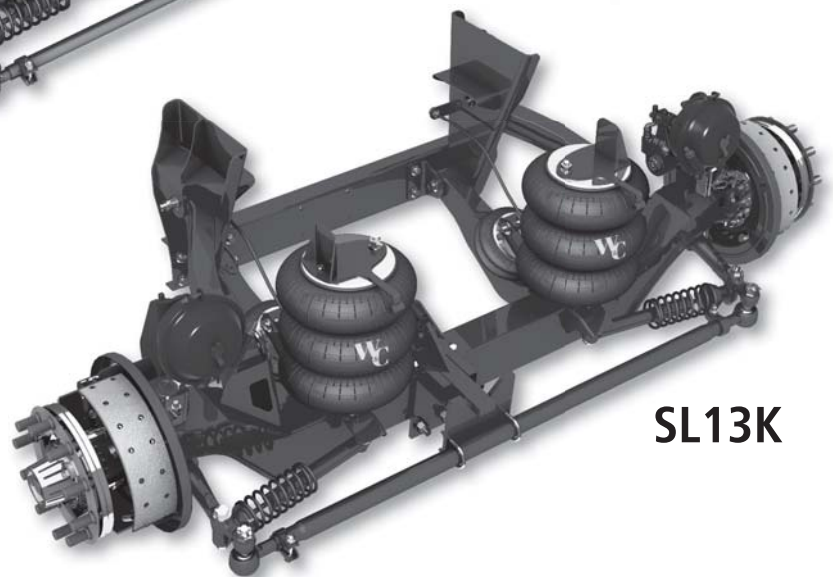

PARTS LIST

SL SERIES 8K, 10K, 13K

LIT NO: W&C205

DATE: June 2016

SL8K

SL10K

SL13K

ITEM NO.	QTY.	DESCRIPTION	ITEM NO.	QTY.	DESCRIPTION
1	1	HANGER ASSEMBLY LH	14	1	LOWER BAG PLATE ASSEMBLY RH
2	1	HANGER ASSEMBLY RH	15	1	LOAD AIRSPRING HARDWARE PACK
3	2	ARM ASSEMBLY LOWER	16	1	LOWER BAG PLATE ASSEMBLY HARDWARE
4	1	ARM ASSEMBLY UPPER LH	17	2	LIFT BAG PLATE
5	1	ARM ASSEMBLY UPPER RH	18	2	AIR SPRING LIFT
6	2	ARM INNER PIVOT PLATE	19	1	LIFT AIR SPRING HARDWARE PACK
7	1	AXLE ASSEMBLY	20	1	TRAILING ARM BUSHINGS / PIVOT HARDWARE
8	1	CROSSMEMBER	21	1	PIVOT HARDWARE
9	1	BOLT-ON CROSSMEMBER HARDWARE	22	1	LIFT BAG PLUMBING
10	1	UPPER BAG PLATE ASSEMBLY LH	23	2	STABILIZER SHOCK ABSORBER
11	1	UPPER BAG PLATE ASSEMBLY RH	24	1	STABILIZER SHOCK HARDWARE
12	2	AIR SPRING LOAD	25	1	BRAKE ATTACHMENT HARDWARE
13	1	LOWER BAG PLATE ASSEMBLY LH	26	1	KNUCKLE ASSEMBLY