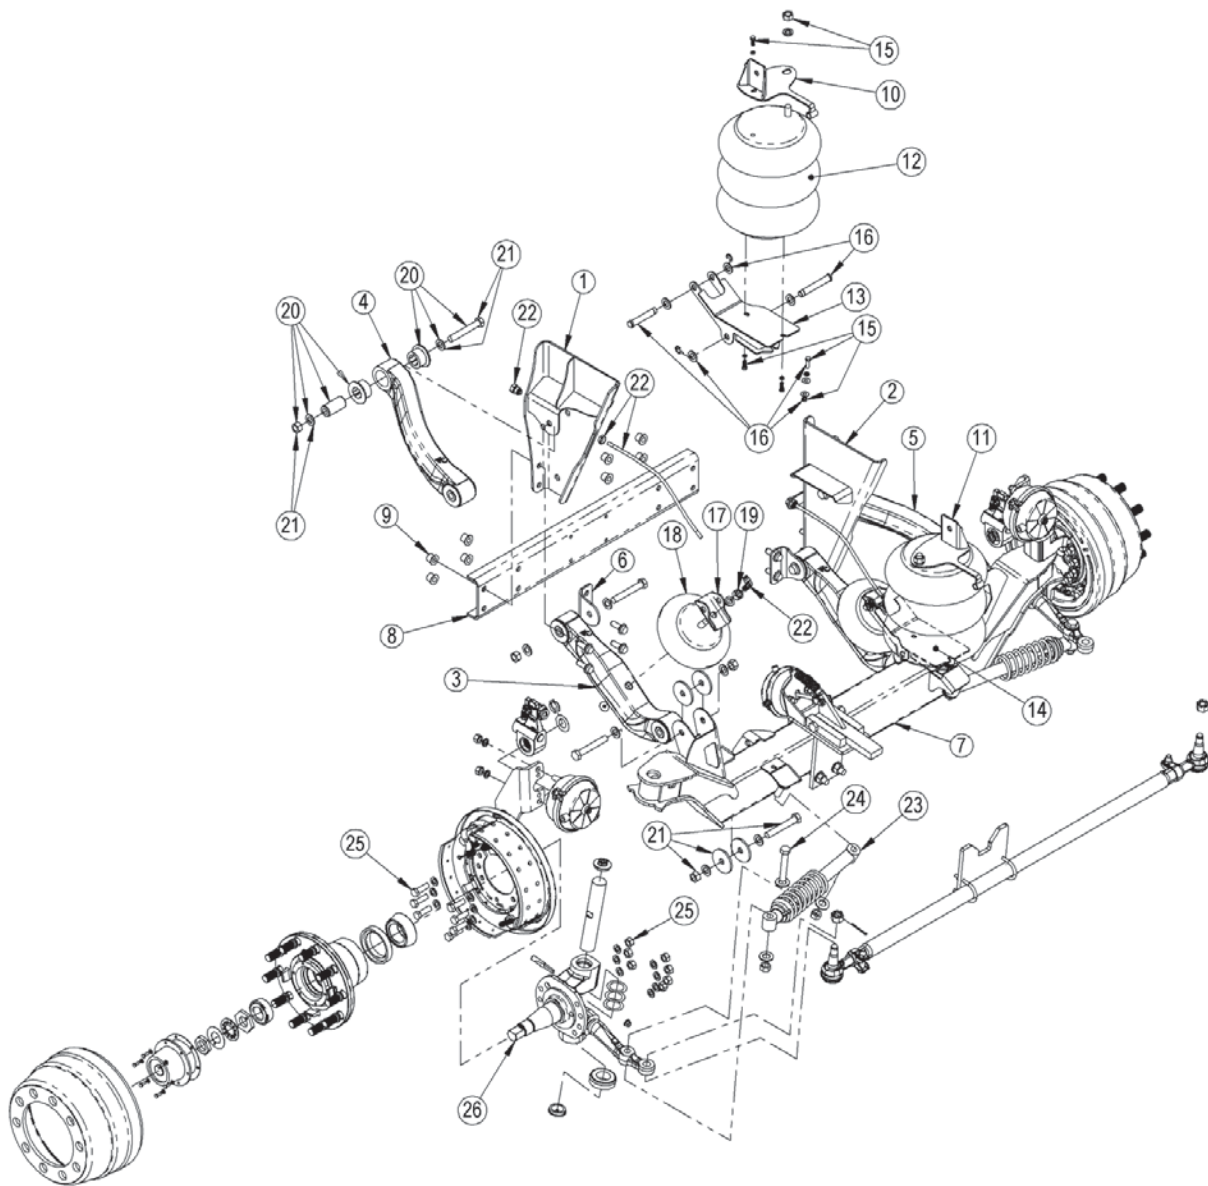

# PARTS LIST

SL SERIES 8K, 10K, 13K

LIT NO: W&C205

DATE: June 2016

SL8K

SL10K

SL13K

ITEM NO.	QTY.	DESCRIPTION	ITEM NO.	QTY.	DESCRIPTION
1	1	HANGER ASSEMBLY LH	14	1	LOWER BAG PLATE ASSEMBLY RH
2	1	HANGER ASSEMBLY RH	15	1	LOAD AIRSPRING HARDWARE PACK
3	2	ARM ASSEMBLY LOWER	16	1	LOWER BAG PLATE ASSEMBLY HARDWARE
4	1	ARM ASSEMBLY UPPER LH	17	2	LIFT BAG PLATE
5	1	ARM ASSEMBLY UPPER RH	18	2	AIR SPRING LIFT
6	2	ARM INNER PIVOT PLATE	19	1	LIFT AIR SPRING HARDWARE PACK
7	1	AXLE ASSEMBLY	20	1	TRAILING ARM BUSHINGS / PIVOT HARDWARE
8	1	CROSSMEMBER	21	1	PIVOT HARDWARE
9	1	BOLT-ON CROSSMEMBER HARDWARE	22	1	LIFT BAG PLUMBING
10	1	UPPER BAG PLATE ASSEMBLY LH	23	2	STABILIZER SHOCK ABSORBER
11	1	UPPER BAG PLATE ASSEMBLY RH	24	1	STABILIZER SHOCK HARDWARE
12	2	AIR SPRING LOAD	25	1	BRAKE ATTACHMENT HARDWARE
13	1	LOWER BAG PLATE ASSEMBLY LH	26	1	KNUCKLE ASSEMBLY