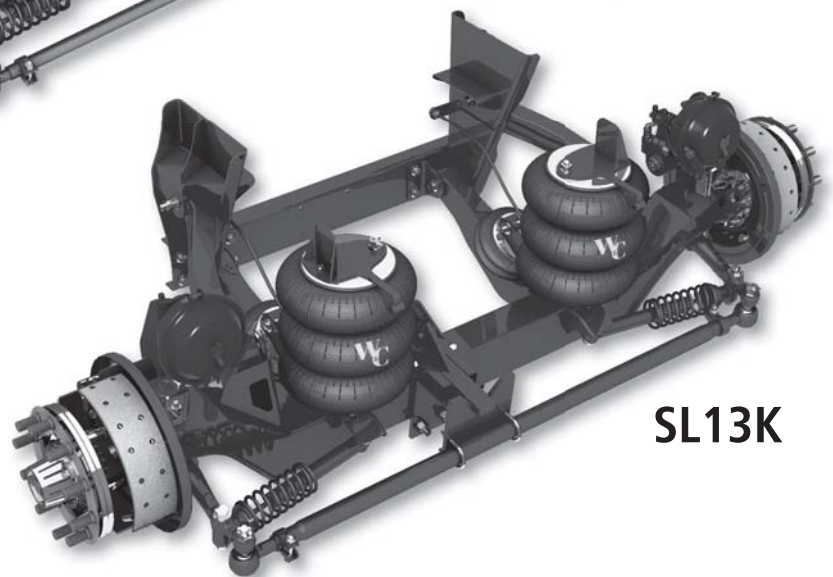

# PARTS LIST

SL SERIES 8K, 10K, 13K

LIT NO: W&C205

DATE: June 2016

SL8K

SL10K

SL13K

ITEM NO.	QTY.	DESCRIPTION	ITEM NO.	QTY.	DESCRIPTION
1	1	HANGER ASSEMBLY LH	14	1	LOWER BAG PLATE ASSEMBLY RH
2	1	HANGER ASSEMBLY RH	15	1	LOAD AIRSPRING HARDWARE PACK
3	2	ARM ASSEMBLY LOWER	16	1	LOWER BAG PLATE ASSEMBLY HARDWARE
4	1	ARM ASSEMBLY UPPER LH	17	2	LIFT BAG PLATE
5	1	ARM ASSEMBLY UPPER RH	18	2	AIR SPRING LIFT
6	2	ARM INNER PIVOT PLATE	19	1	LIFT AIR SPRING HARDWARE PACK
7	1	AXLE ASSEMBLY	20	1	TRAILING ARM BUSHINGS / PIVOT HARDWARE
8	1	CROSSMEMBER	21	1	PIVOT HARDWARE
9	1	BOLT-ON CROSSMEMBER HARDWARE	22	1	LIFT BAG PLUMBING
10	1	UPPER BAG PLATE ASSEMBLY LH	23	2	STABILIZER SHOCK ABSORBER
11	1	UPPER BAG PLATE ASSEMBLY RH	24	1	STABILIZER SHOCK HARDWARE
12	2	AIR SPRING LOAD	25	1	BRAKE ATTACHMENT HARDWARE
13	1	LOWER BAG PLATE ASSEMBLY LH	26	1	KNUCKLE ASSEMBLY