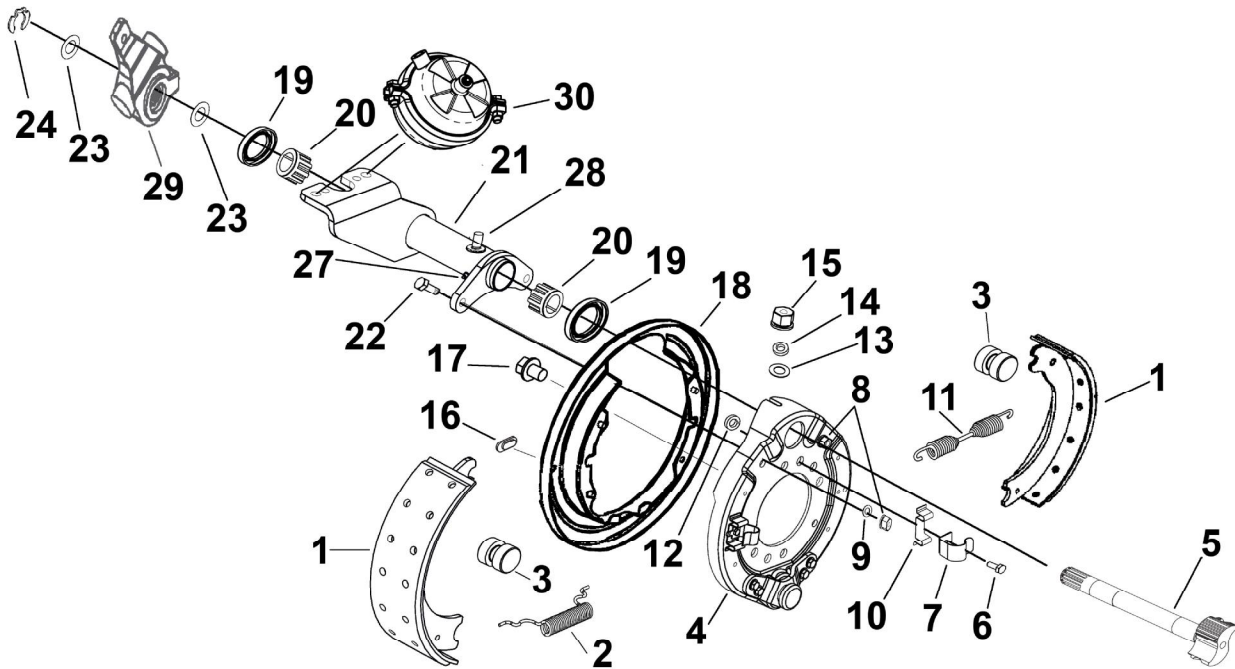

**13K
BRAKE**

**13K(15x4) BRAKE EXPLODED VIEW BENDIX
(R) SL1186 - SL1190
AND OTHER 13K SUSPENSION / AXLES**

SL/STL

PART # 19, 20, 23, 24 ARE IN KIT BCBK03

PART # 19, 20, 21, 23, 24 ARE IN KIT BBAK03D (-16 for LH & -26 for RH)

PART # 2, 3, 11 ARE IN KIT BRSK03 REF: W/C P/N 17187-16/26 REF: BENDIX ES-150-4L BRAKE MODEL

PARTS LIST

NO.	QTY PER BRAKE	W/C # DANA #	DESCRIPTION	NO.	QTY PER BRAKE	W/C # DANA #	DESCRIPTION
1****	2	Not Sold By W&C	818570 SHOE WITH LINING (FMSI-1443, Lining EES-420)	15	1	691005	HEX NUT
2	1	1003999	SHOE RETAINER SPRING	16	2	804286	INSPECTION PLUG
3	2	1005204	CAM ROLLER	17	4	804703	DUSTSHIELD SCREW
4	1	974436	SPIDER LH	18	1	1008079	DUSTSHIELD
	1	974437	SPIDER RH	19 *	2	1005846	GREASE SEAL
5	1	813488	CAMSHAFT LH	20 *	2	1008220	CAMSHAFT BUSHING
	1	813489	CAMSHAFT RH	21	1	K025904	CAMSHAFT BRACKET LH
6**	2	1006540	BOLT		1	K025905	CAMSHAFT BRACKET RH
7**	2	1006500	SHOE-HOLD DOWN SPRING	22	2	804008	BRACKET MOUNTING SHOULDER BOLT
8	2	804024	NUT	23***	4	1005202	SLACK ADJUSTER WASHER
9	2	90414D	WASHER	24	1	804017	CAMSHAFT RETAINER SNAP RING
10**	2	816547	SHOE GUIDE	27	1	819790	GREASE FITTING
11	1	1006562	SHOE RETURN SPRING	28	0	N/A	THIS PART NOT SOLD SEPERATELY INCLUDED WITH ITEM 21
12**	2	1006541	LOCKNUT				
13	1	1006531	FLAT WASHER	29 ! #	1	K102359	AUTO SLACK ADJ
14	1	90421D	LOCKWASHER	30 !	1	5018286	AIR CHAMBER - BENDIX TYPE 20 LS
**	Parts sold separately or included in Item 4			*	Parts sold separately or included in Item 21		
****	ES560 Lining replaced by ES420 Lining 2-8-2010 Change to part number (old 974524, new 818570)			***	Quantity is as required to adjust to proper fit (.030" Washers)		
#	813847 slack replaced by K102359 10-28-2014			!	Part numbers for W&C model 17187-16 or 26 only		