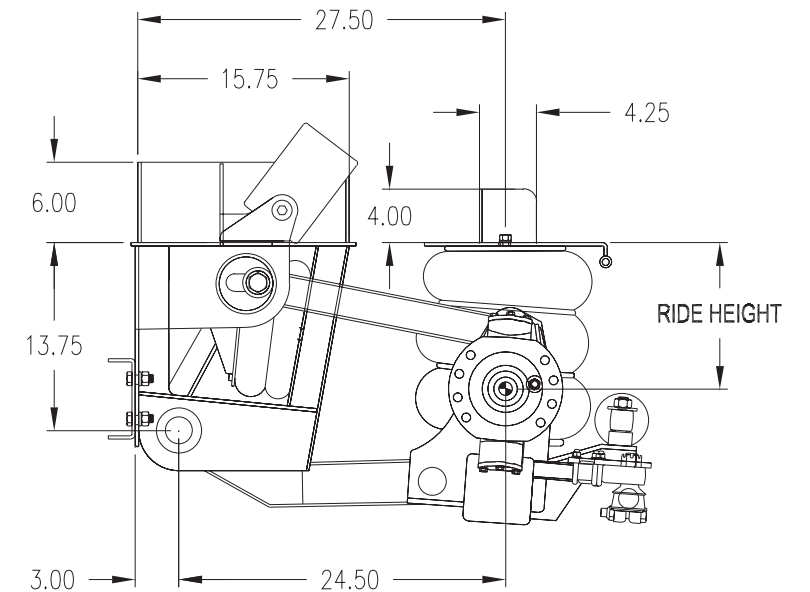

Watson Suspension Systems

REVERSE STEER TRU-TRACK

RSL-1186TT

- 5 Year Warranty
- Maintenance Free with Huck Fasteners
- 13,200 lb. Capacity

LEADERSHIP IN SUSPENSION TECHNOLOGY

RSL-1186TT REVERSE STEER TRU-TRACK

INTEGRATED SUSPENSION AND AXLE ASSEMBLY

FORWARD POSITION

REVERSE POSITION

- Axle Travel: 13.5 in.
- Axle Lift: 11 in.
- Capacity: 13,200 lbs.
- Ride Height: 7 thru 16 in.
- Parallelogram Design

- Lightweight: 1,050 lbs.
- Maintenance Free HUCK Fasteners
- Dual Self-Centering Stabilizers
- Preset Caster