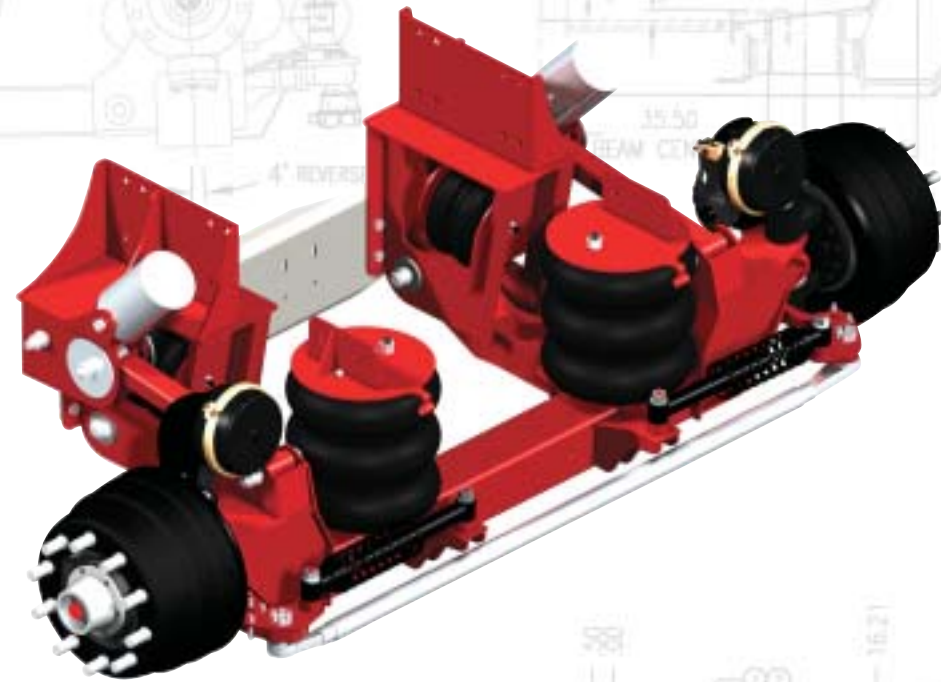

Watson Suspension Systems

REVERSE STEER TRU-TRACK

RSL-1186TT

- 5 Year Warranty
- Maintenance Free with Huck Fasteners
- 13,200 lb. Capacity

LEADERSHIP IN SUSPENSION TECHNOLOGY

RSL-1186TT REVERSE STEER TRU-TRACK

INTEGRATED SUSPENSION AND AXLE ASSEMBLY

FORWARD POSITION

REVERSE POSITION

- Axle Travel: 13.5 in.
- Axle Lift: 11 in.
- Capacity: 13,200 lbs.
- Ride Height: 7 thru 16 in.
- Parallelogram Design

- Lightweight: 1,050 lbs.
- Maintenance Free HUCK Fasteners
- Dual Self-Centering Stabilizers
- Preset Caster