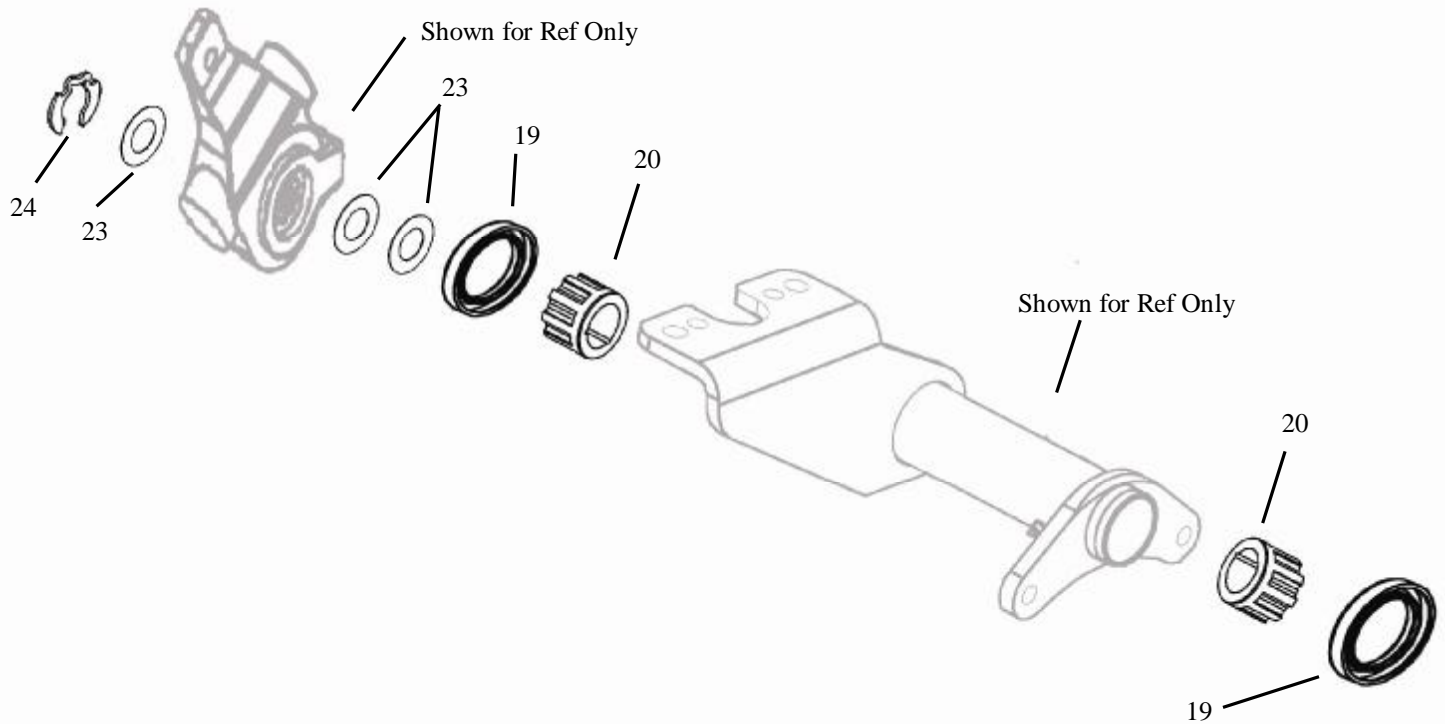

BCBK03

**13K(15X4) BRAKE CAMSHAFT BUSHING KIT DANA
(R) SL1186 - SL1190
AND OTHER 13K SUSPENSION / AXLES**

SL/STL

REF: DANA ES-150-4L BRAKE MODEL

PARTS LIST

| Item | Qty. Per Brake | W/C/ DANA # | Description |
|-------|---|----------------|-----------------------------|
| 19 | 2 | 1005846 | Camshaft Grease Seal |
| 20 | 2 | 1008220 | Camshaft Bushing |
| 23*** | 4 | 1005202 | Slack Adjuster Inner Washer |
| 24 | 1 | 804017 | Camshaft Retainer Snap Ring |
| *** | Quantity is as required to adjust to proper fit (.030" Washers) | | |