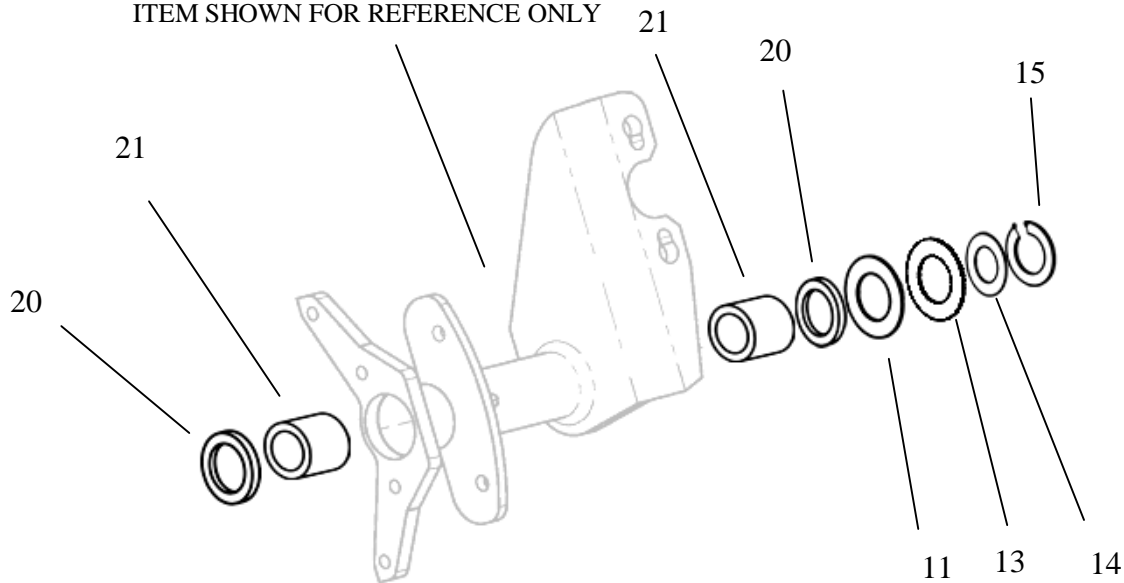

BCBK04

**8K BRAKE CAMSHAFT KIT  
MERITOR 325 X 100 MM (12.75X4)  
SL085X, SL089X**

SL/STL

ITEM SHOWN FOR REFERENCE ONLY

REF: Brake P/N 17815-(10/20) &amp; (11/21)

## PARTS LIST

| Item | Qty.<br>Per<br>Brake | WC/<br>Vendor No. | Description                 |
|------|----------------------|-------------------|-----------------------------|
| 11   | 1                    | 1229Q277          | WASHER-FLAT                 |
| 13   | 1                    | 1229K4093         | WASHER-FLAT                 |
| 14   | 1                    | 1229L4094         | WASHER-FLAT                 |
| 15   | 1                    | 1229J4092P        | Camshaft Retainer Snap Ring |
| 20   | 2                    | A1205D2110        | Camshaft Grease Seal        |
| 21   | 2                    | 1225R1136         | Camshaft Bushing            |