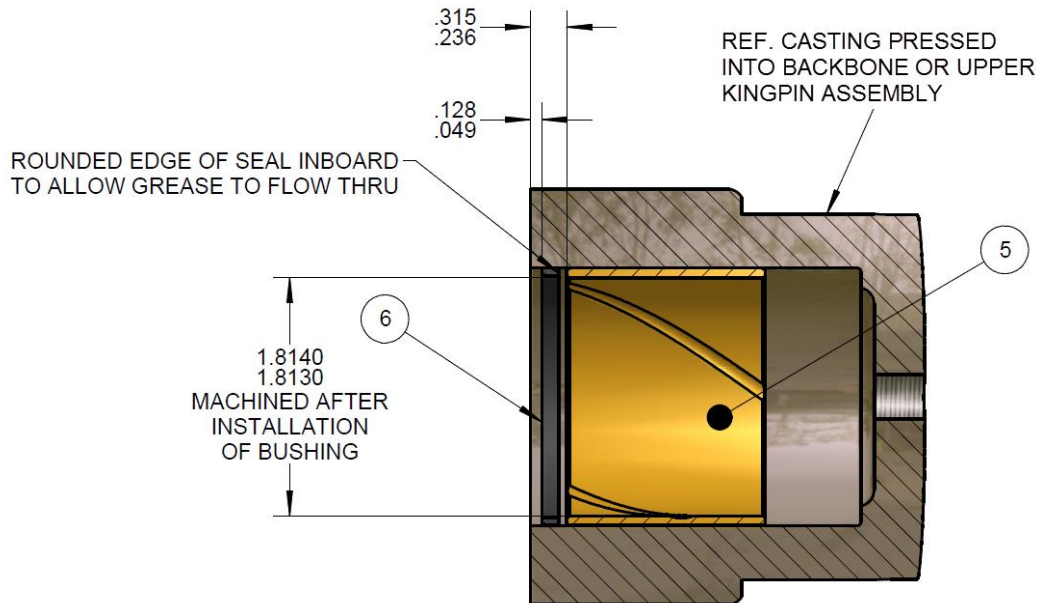

SRK107

Kingpin Kit – SL1093/SL1195/SL13AA/SL2065

SRK

Image not available

Part List

Item	Part Number	Qty	Description
10	11448	2	GREASE FITTING
11	7X1002	1	LOCK PIN
12	143699-0062	1	NUT - LOCK PIN 8K WESTPORT
5	R-004725	2	KING PIN BUSHING
6	R-002593	2	KING PIN SEAL
7	19690-006	1	KING PIN
8	19690-014	3	SHIM .010 10K 3.00" OD X 1.88" ID
9	T1822SGX	1	BEARING THRUST